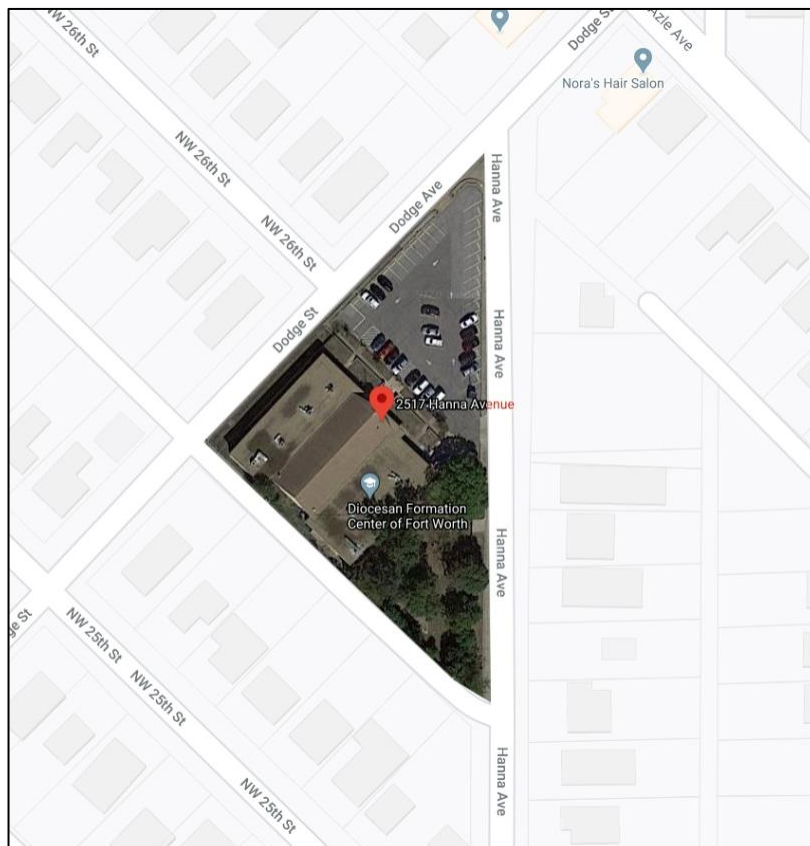

Diocesan Formation Center

2517 Hanna Ave., Fort Worth, TX 76164

Located in North-West Fort Worth, where Dodge Street and Hanna Avenue intersect, the Diocesan Formation Center in Fort Worth, Texas provides a comfortable, peaceful setting for individual and group retreats, as well as both religious and secular conferences and gatherings. Fenced-in parking is available in front of the building (triangular lot) that faces both streets.

Driving Directions:

- Go South on 35W. Take the exit for 820 (Exit 57) and go West on 820. Exit Decatur Road (Exit 12B) going South. At the roundabout, continue South onto Angle Avenue. At West Long Avenue, turn right. When you come to Azle Avenue, turn left. Continue until you come to Dodge Street and turn right. In 75 feet you should see the Diocesan Formation. Park in the fenced-in triangular lot.
- From 820 heading North exit Decatur Road (Exit 12). At the roundabout, continue South onto Angle Avenue. At West Long Avenue, turn right. When you come to Azle Avenue, turn left. Continue until you come to Dodge Street and turn right. At 75 feet you should see the Diocesan Formation Center. Park in the fenced-in triangular lot.
- From the I-30 exit onto Henderson Street (Exit 13) going North. Merge onto TX-199/Henderson Street (becomes Jacksboro Highway) going North-West. At Belle Avenue, turn right. At Hann Street, turn left. The Diocesan Formation Center will be on the left side. Park in the fenced-in triangular lot.